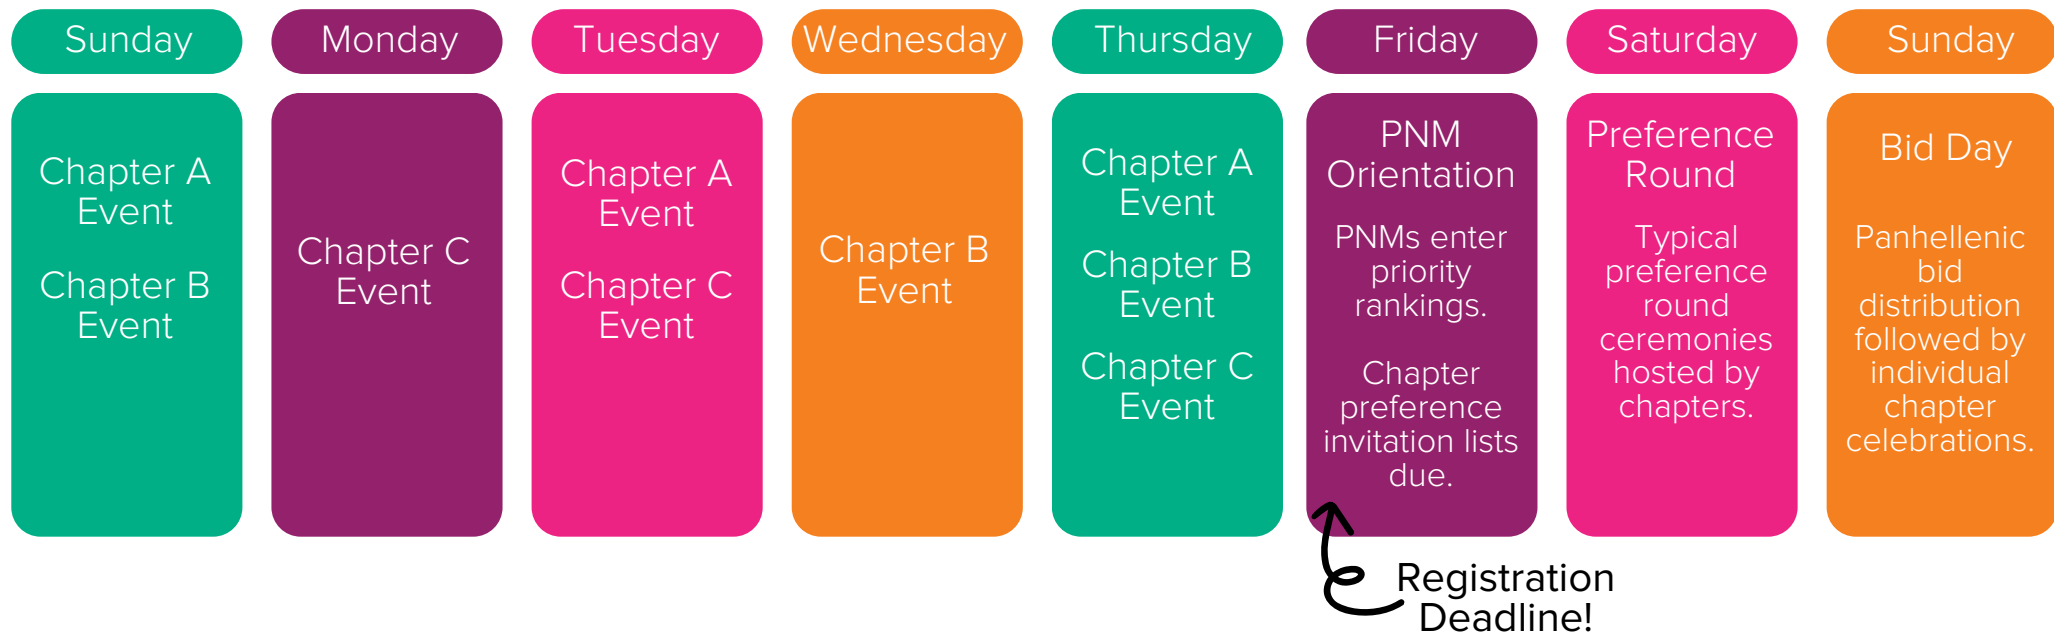

Partially Structured Recruitment (PSR) Sample Schedule

Chapter Hosted Event Examples

*This type of schedule is best for communities with fewer chapters and/or smaller open house pools (OHP).

The College Panhellenic specifies the date range when chapters plan their open house events. It is up to the chapters to schedule and plan the events in this round.

PNMs must meet all chapters at least once before submitting priority rankings.

This schedule is a sample and can be modified to meet the needs of your campus. Please see [Educational Support for Partially Structured Recruitment](#) for additional resources regarding partially structured recruitment. Contact NPC for further assistance.